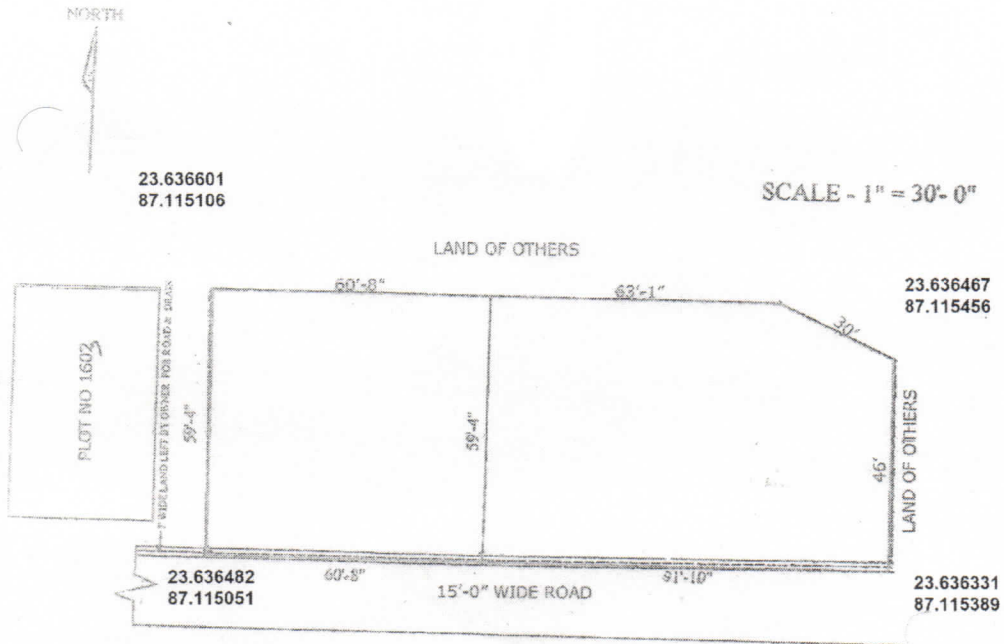

≡ S.S. DEVELOPERS ≡

Office : A/29, N.S.B. Road, Raniganj, HDFC Bank, Dist. - Paschim Bardhaman - 713347 (W.B.)

Site : Punjabi more, Opp. - Royal Care Hospital, Searsole, Rajbari,

Pin - 713358, Paschim Bardhaman (W.B.)

Contact No. : 9434311165 / 9434253389

The Latitude and Longitude of S S TOWER are as follows :-

S. S. DEVELOPERS

Sarjit Singh
Proprietor